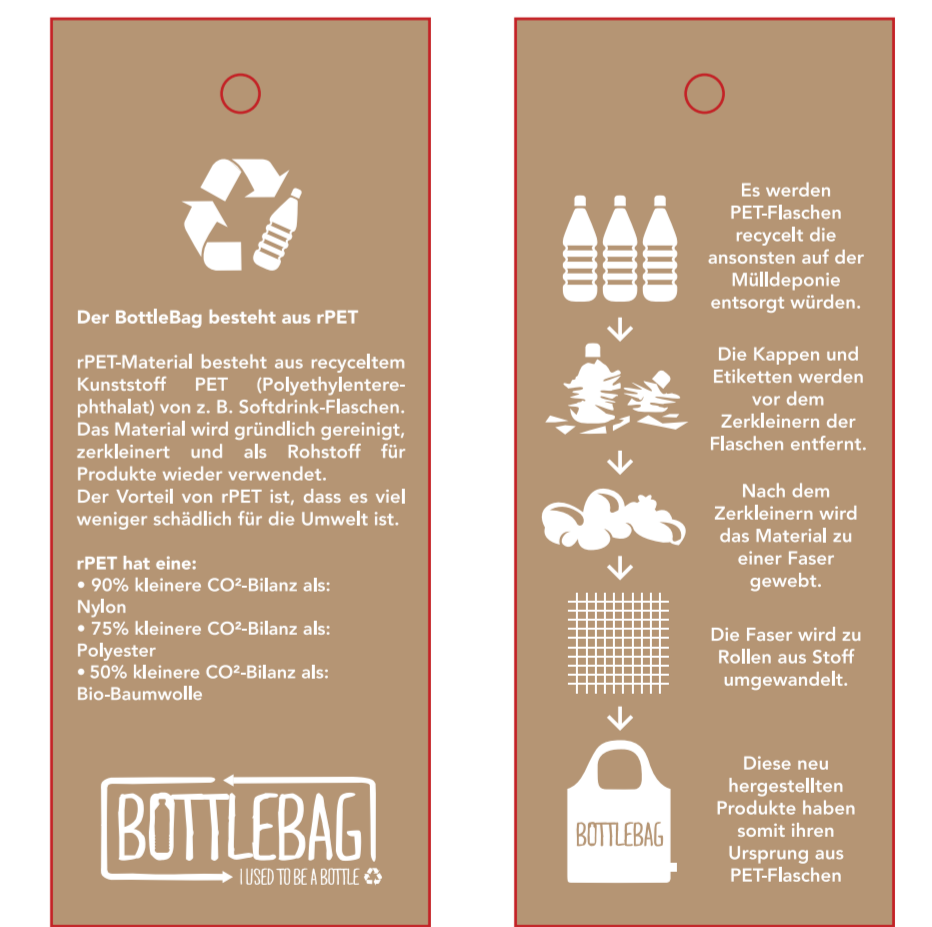

FRONT
30 x 47 cm

BACK
30 x 47 cm

BottleBag Pack (German)

- Bag colour PMS: XXX
- Print colour(s) PMS: XXX
 PMS: XXX
- Side label colours: PMS 376 C
 White
- Colour strings PMS: XXX

Material Hangtag BottleBag

- Kraft Non-kraft

Hangtag BottleBag Size 5x12 cm

A: Tolerance of placing graphics on the bottlebag is +/- 10 mm.
 B: We are not able to match Pantone color on CMYK artwork.
 C: Minimum readable size of fonts is 8 pt.
 D: Physical sample for approval is possible with acceptance of surcharge of € 50,00.
 E: We are not able to match Pantone color on woven side label.
 F: Size of the bag will be 45 cm x 68 cm when assembled.