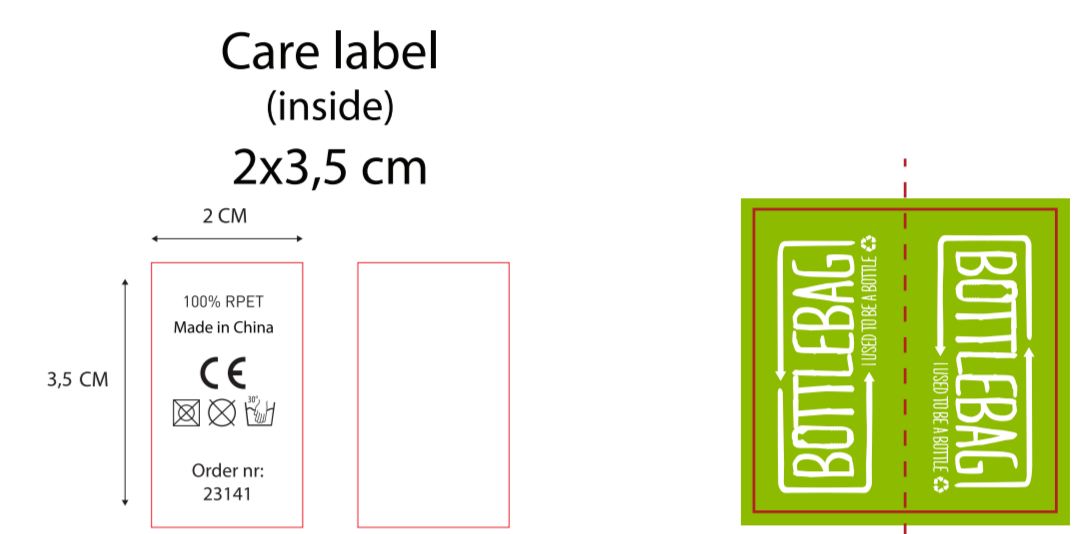

FRONT
30 x 47 cm

BACK
30 x 47 cm

BottleBag Pack (German)

- Bag colour PMS: XXX
- Print colour(s) PMS: XXX
 PMS: XXX
- Side label colours: PMS 376 C
 White
- Colour strings PMS: XXX

Material Hangtag BottleBag

- Kraft Non-kraft

Hangtag BottleBag Size 5x12 cm

A: Tolerance of placing graphics on the bottlebag is +/- 10 mm.
 B: We are not able to match Pantone color on CMYK artwork.
 C: Minimum readable size of fonts is 8 pt.
 D: Physical sample for approval is possible with acceptance of surcharge of € 50,00.
 E: We are not able to match Pantone color on woven side label.
 F: Size of the bag will be 45 cm x 68 cm when assembled.

FRONT
30 x 47 cm

BACK
30 x 47 cm

BottleBag Pack (English)

- Bag colour: PMS: XXX
- Print colour(s): PMS: XXX, PMS: XXX
- Side label colours: PMS 376 C, White
- Colour strings: PMS: XXX

Material Hangtag BottleBag

- Kraft
- Non-kraft

Hangtag BottleBag Size 5x12 cm

A: Tolerance of placing graphics on the bottlebag is +/- 10 mm.
 B: We are not able to match Pantone color on CMYK artwork.
 C: Minimum readable size of fonts is 8 pt.
 D: Physical sample for approval is possible with acceptance of surcharge of € 50,00.
 E: We are not able to match Pantone color on woven side label.
 F: Size of the bag will be 45 cm x 68 cm when assembled.